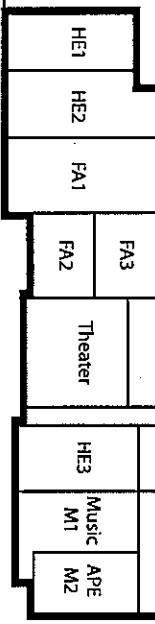

Torrey Pines High School

Parking Lot

-Torrington Road - Visitor Parking (with ramp access)

Ed Burke Field

The Shed

Custodial
90
91
92

Art Storage

"Arts" Building

Food Service

97
98
96
99

Main Grass Quad

Pavilion

Student Store
6
5
4
3
2
1

Lecture Hall

Building "B"
16
17
18
19

Pavilion

Work room
102
103
104
105
106
108
109
115
114
113
112
111
110

LINDER CONSTRUCTION

Building "J"
70
71
72
73

Softball Field

Baseball Field

THE PATCH

- Del Mar Heights Road - 3710 Del Mar Heights Road, at Torrey Ridge Drive Intersection (Visitor Parking)

AV 2 (New AV) (downstairs)

AV 1 (Old AV) (downstairs)