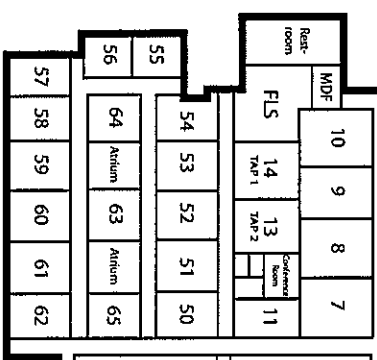

Food Service

97
98
96
99

Main Grass Quad

Pavilion

Student Store
6
5
4
3
2
1

Lecture Hall

Building "B"
16
17
18
19

Pavilion

Work room
102
103
104
105
106
108
109
115
114
113
112
111
110

LINDER CONSTRUCTION

Building "J"
70
71
72
73

Softball Field

Baseball Field

THE PATCH

- Del Mar Heights Road - 3710 Del Mar Heights Road, at Torrey Ridge Drive Intersection (Visitor Parking)