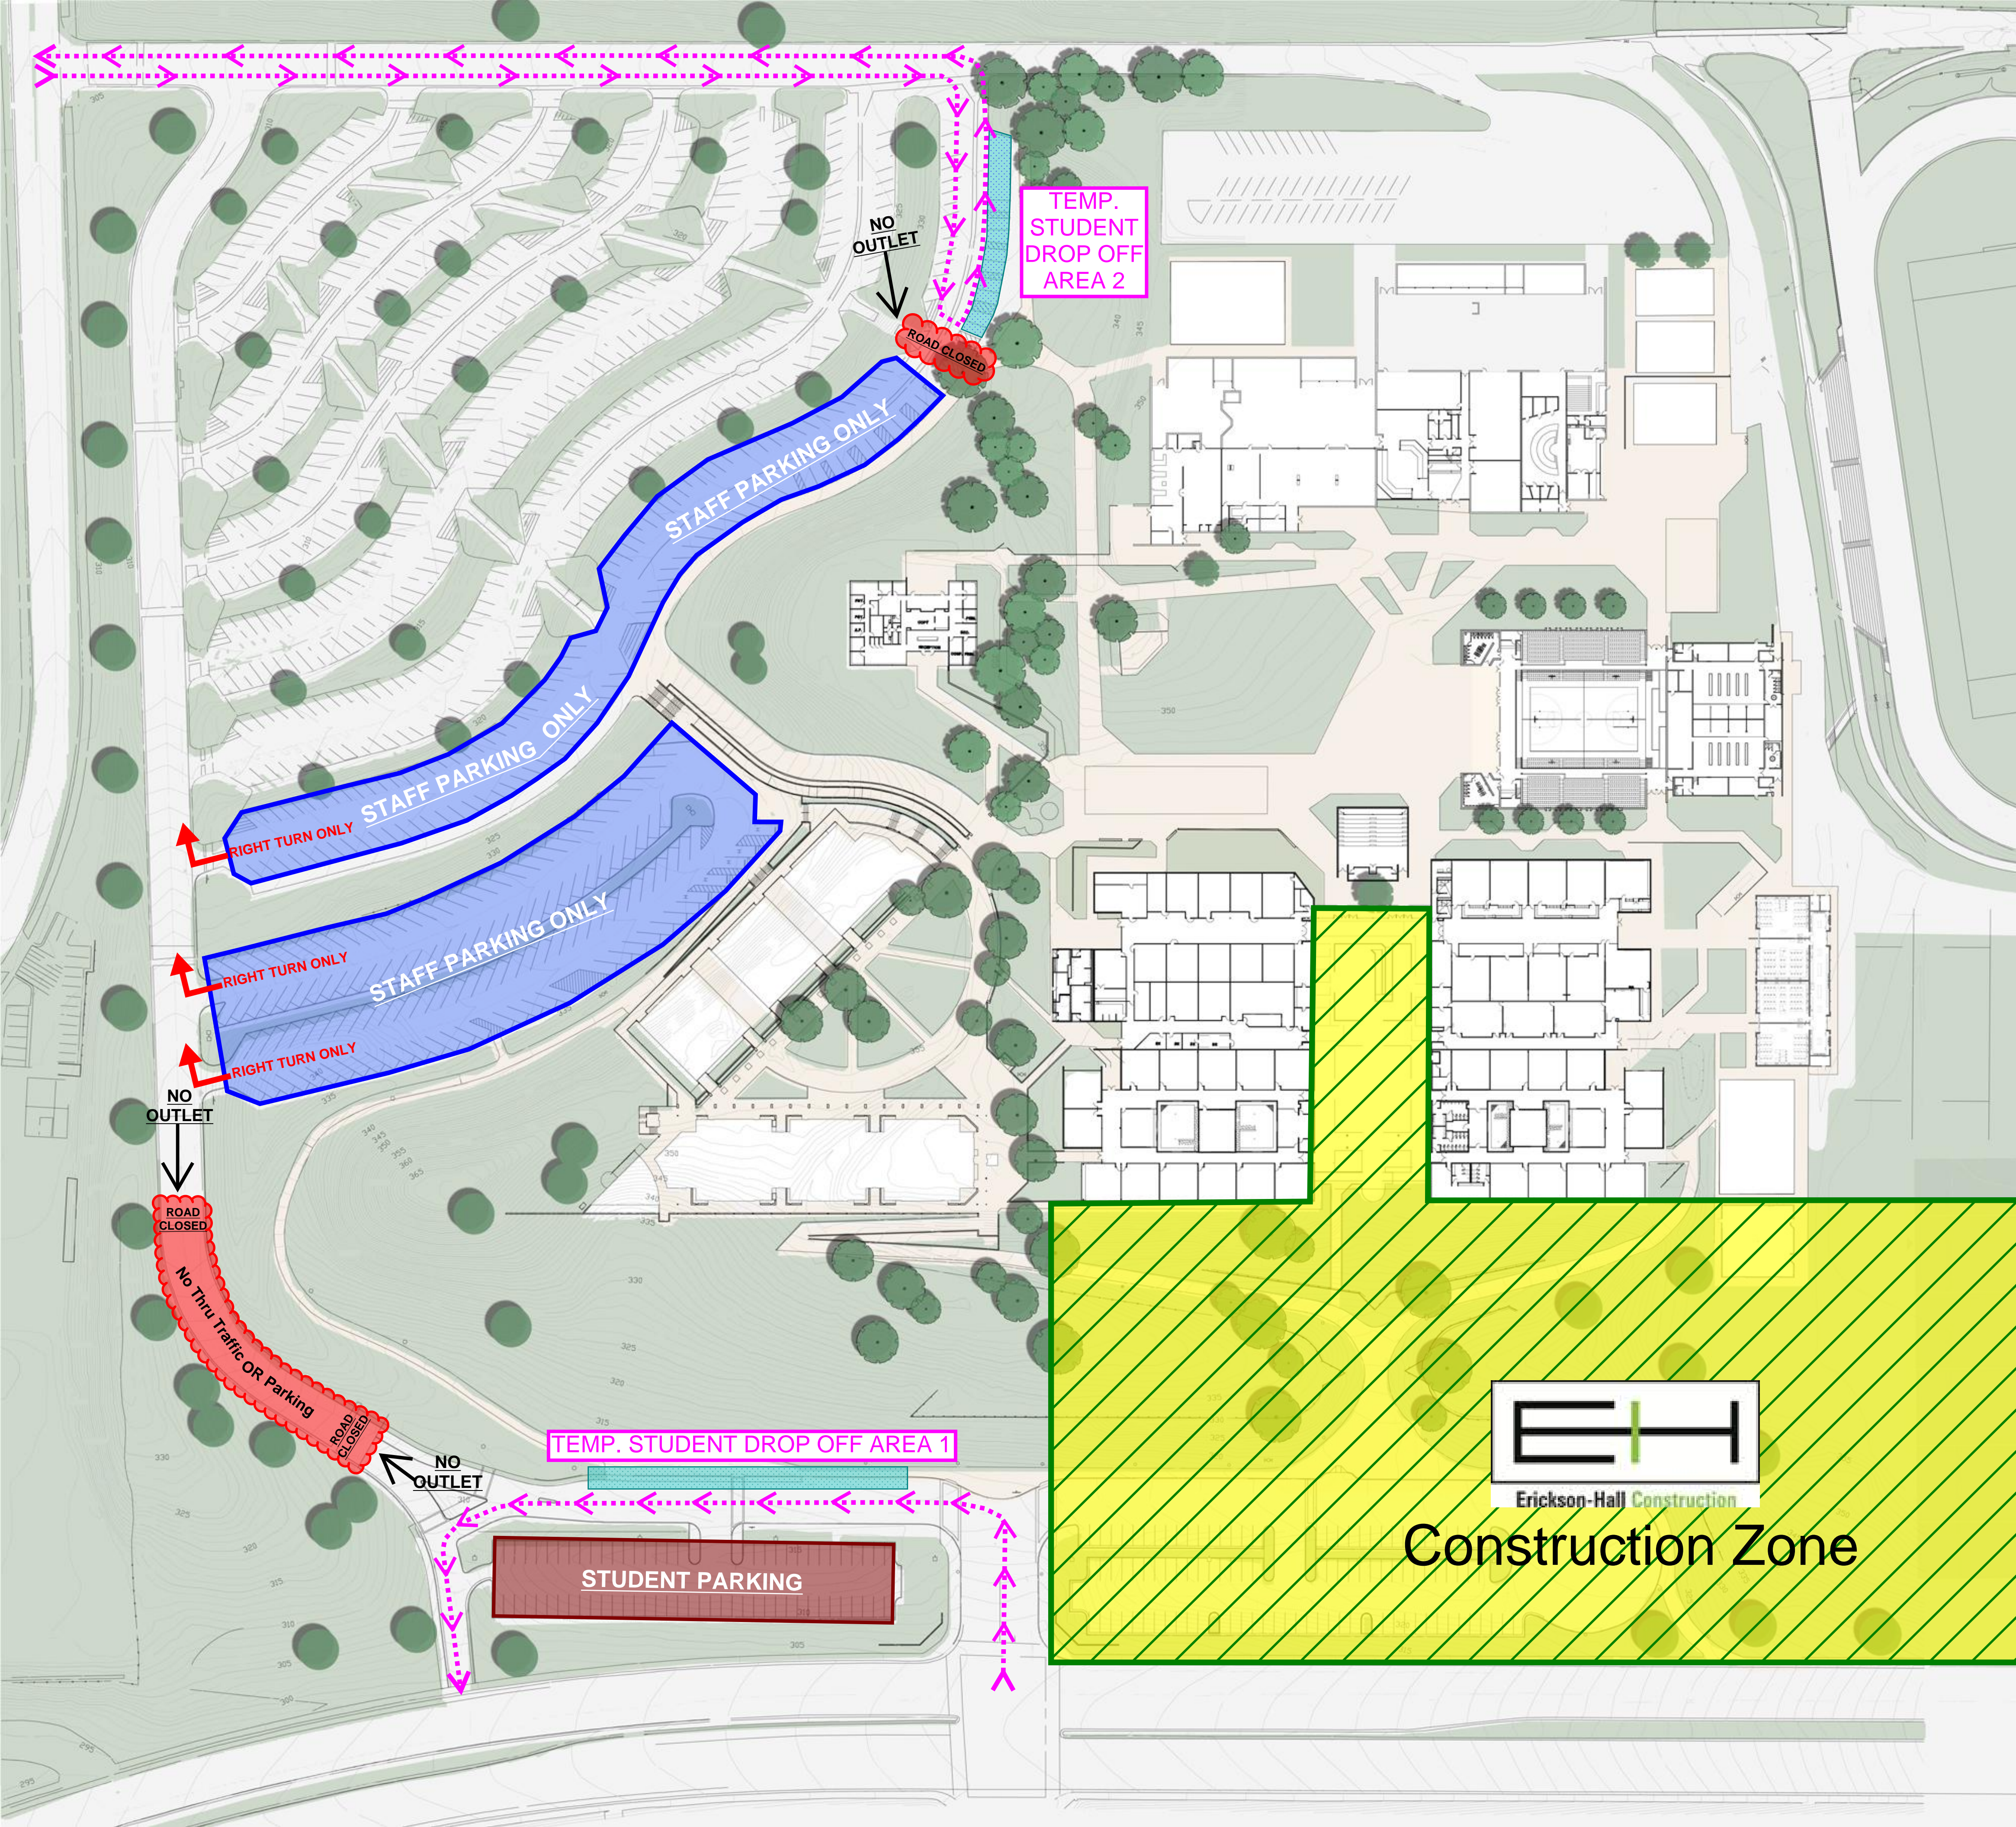

Torrey Pines High School Traffic Update

**Traffic Change
Duration:**

August 30, 2016 - December 30, 2016

Construction Zone